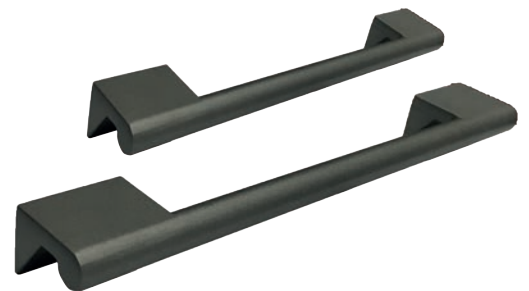

The *Aura* range represents a premium offering specifically sourced and produced for the Australian and New Zealand markets.

SQUARE HANDLE 454

| Item number | Centre Length | Length | Height | Width | Finish |
|----------------|---------------|--------|--------|-------|---------------------|
| SO-454-160-MB | 160mm | 168mm | 40mm | 16mm | Matt Black |
| SO-454-320-MB | 320mm | 326mm | 40mm | 16mm | Matt Black |
| SO-454-160-MBN | 160mm | 168mm | 40mm | 16mm | Matt Brushed Nickel |
| SO-454-320-MBN | 320mm | 326mm | 40mm | 16mm | Matt Brushed Nickel |
| SO-454-160-PA | 160mm | 168mm | 40mm | 16mm | Pearl Anthracite |
| SO-454-320-PA | 320mm | 326mm | 40mm | 16mm | Pearl Anthracite |
| SO-454-160-PG | 160mm | 168mm | 40mm | 16mm | Pearl Gold |
| SO-454-320-PG | 320mm | 326mm | 40mm | 16mm | Pearl Gold |

SQUARE HANDLE 432

| Item number | Centre Length | Length | Height | Width | Finish |
|---------------|---------------|--------|--------|-------|------------------|
| SO-432-64-PA | 64mm | 120mm | 32mm | 23mm | Pearl Anthracite |
| SO-432-160-PA | 160mm | 210mm | 32mm | 23mm | Pearl Anthracite |
| SO-432-320-PA | 320mm | 355mm | 32mm | 23mm | Pearl Anthracite |

SQUARE HANDLE 7298

| Item number | Centre Length | Length | Height | Width | Finish |
|----------------|---------------|--------|--------|-------|---------------|
| SO-7298-128-MB | 128mm | 144mm | 37mm | 16mm | Matt Black |
| SO-7298-160-MB | 160mm | 176mm | 37mm | 16mm | Matt Black |
| SO-7298-224-MB | 224mm | 240mm | 37mm | 18mm | Matt Black |
| SO-7298-320-MB | 320mm | 340mm | 37mm | 20mm | Matt Black |
| SO-7298-128-TG | 128mm | 144mm | 37mm | 16mm | Titanium Grey |
| SO-7298-160-TG | 160mm | 176mm | 37mm | 16mm | Titanium Grey |
| SO-7298-224-TG | 224mm | 240mm | 37mm | 18mm | Titanium Grey |
| SO-7298-320-TG | 320mm | 340mm | 37mm | 20mm | Titanium Grey |