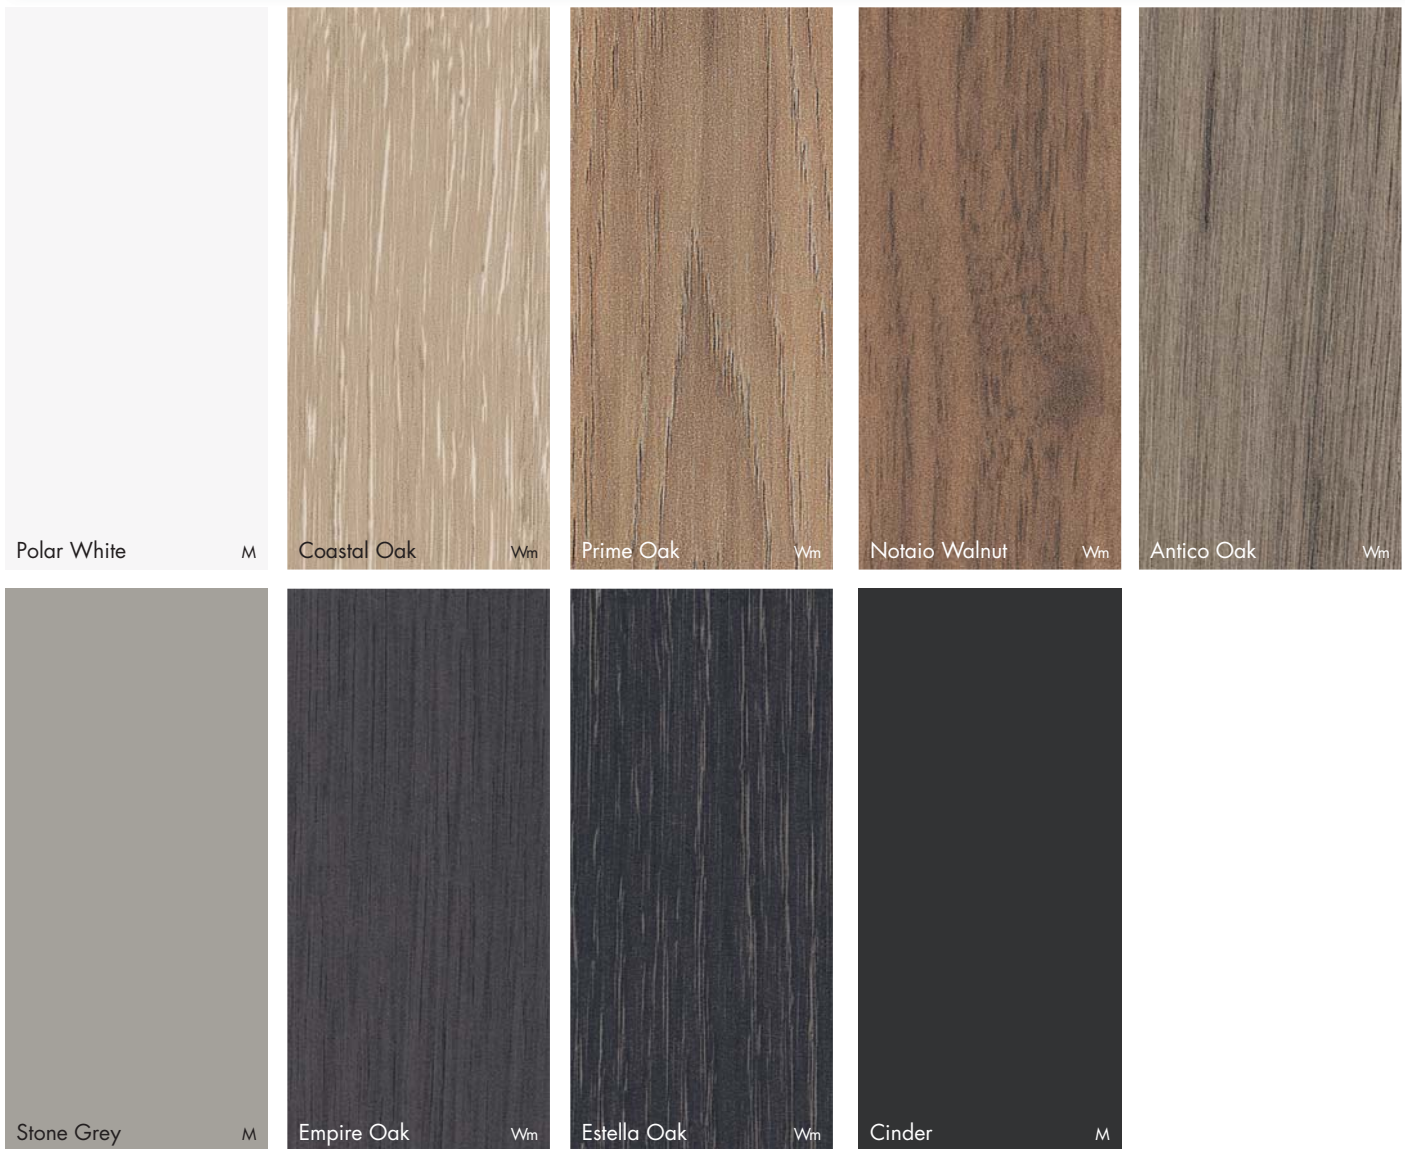

## ALFRESCO door range

polytec swatches and samples represent a small area of the overall colour structure.  
To view the large colour sample, visit [www.polytec.com.au](http://www.polytec.com.au).

Available finishes M = Matt R = Ravine Wm = Woodmatt

Darker colours will show superficial wear and tear more readily than lighter coloured surfaces and require more care and maintenance.

## ALFRESCO frames

2mm/55mm  
Brushed Grey frame

2mm/55mm  
Black Anodised frame

The colours and details shown in this brochure are to the highest standards in printing. However, they should only be used as an indication of actual product colour. To order your free colour sample visit [www.polytec.com.au](http://www.polytec.com.au).