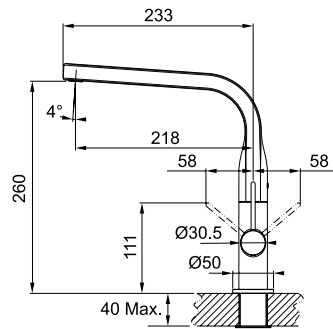

Model	Code
TA6300B	1-489-044