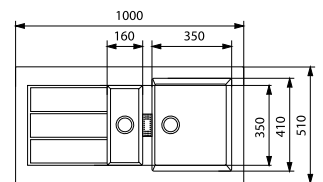

SIRIUS 1 & 1/4 BOWL & DRAINER - SID651

Features:

- 1 & 1/4 Bowl (1 x 28L, 1 X 9L)
- Made from Black Tectonite
- Can be either Left or Right Hand (simply cut out tap hole)
- 10 year warranty

Code
1-489-094