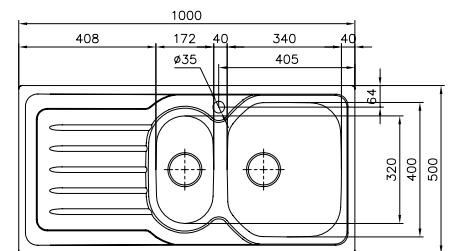

### Features:

- 860W x 500H x 175Dmm
- Single Bowl (23L)
- 1 Tap Hole
- Grade 304, 18/10 Stainless Steel
- 90mm basket waste
- Made in Italy
- 50 Year Warranty

### Features:

- 1000W x 500H x 175Dmm
- 1&1/2 Bowl (1x23L, 1 x 9L)
- 1 Tap Hole
- Grade 304, 18/10 Stainless Steel
- 90mm basket waste
- Made in Italy
- 50 Year Warranty