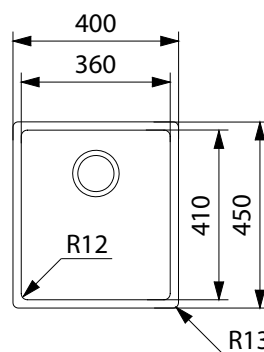

BOLERO SINGLE BOWL - BOX210-36

Features:

- Single Bowl (1 x 28L)
- Can be inset, flushmount or undermount
- Grade 304, 18/10 Stainless Steel
- 50 year warranty
- Suits inset, flushmount or undermount applications
- Built-in overflow