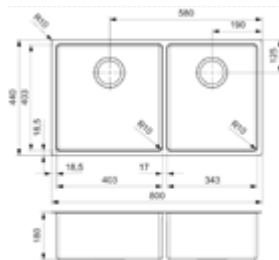

### 1/2 BOWL

- 10 Litre Capacity
- Suit 300 Carcass or Larger

Description	Code
Regal 1/2 Bowl - 220x440mm	<b>1-489-138</b>

### MAIN BOWL

- 29 Litre Capacity
- Suit 500 Carcass or Larger

Description	Code
Regal Main Bowl - 440x440mm	<b>1-489-139</b>

### MAIN & 3/4 BOWL

- 29 & 22 Litre Bowl Capacity
- Suit 800 Carcass or Larger

Description	Code
Regal Main & 3/4 RH Bowl - 773x440mm	<b>1-489-141</b>
Regal Main & 3/4 LH Bowl - 773x440mm	<b>1-489-142</b>