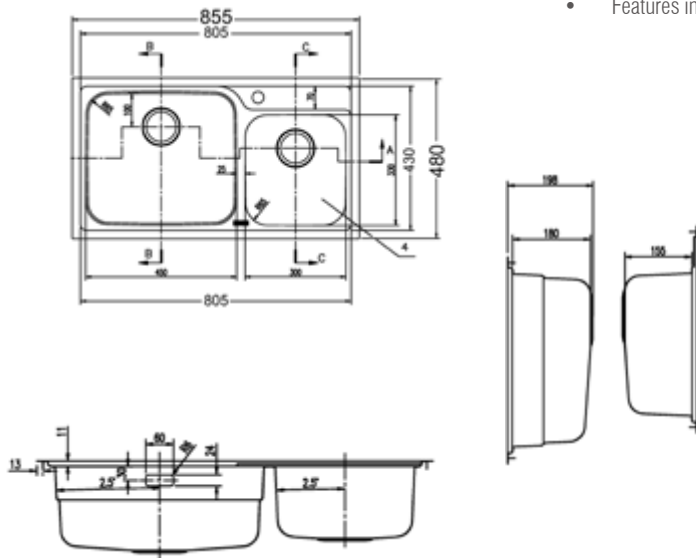

### KARST DOUBLE BOWL

**Features:**

- Stylish European design
- Main Bowl Size: 450x400x200mm/32L
- Half Bowl Size: 300x330x155mm/14L
- Can be used in flushmount, inset or undermount applications
- Made from 18/10 stainless steel
- Waste to rear of main bowl - basket waste included
- Features inbuilt Franke hidden overflow