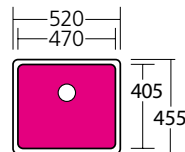

1-487-950

SONETTO SINGLE BOWL UNDERMOUNT

Features:

- 304 grade, 18/10 brushed stainless steel (1.2mm thick)
- Fabricated with 25mm radius corners and soundproofing
- Undermount installation
- 90mm basket waste included
- Rear waste outlet