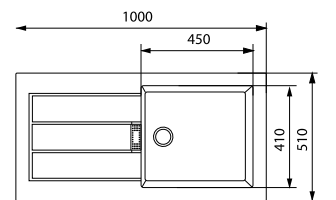

SIRIUS SINGLE BOWL & DRAINER - SID611

Features:

- Single Bowl (1 x 36L)
- Made from Black Tectonite
- Can be either Left or Right Hand (simply cut out tap hole)
- 10 year warranty

Code
1-489-096