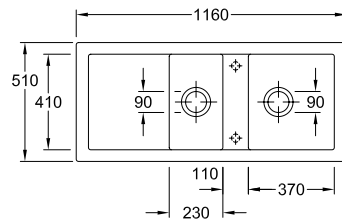

SUBWAY SINKS

Sleek and attractive: SUBWAY is the essence of functional purism in the kitchen - and combines this with maximum practicality.

Features:

- Suitable for optional water filter or liquid soap dispenser
- Supplied standard in Ceramic Plus easy clean finish
- Supplied standard with stainless steel basket waste & overflow
- Suitable for use with waste disposal unit

Description	Code
Subway 80, Inset Sink LH with 1 tap hole, 1160x510mm Bowl & 1/2 Bowl with Drainer	1-489-192
Subway 80, Inset Sink RH with 1 tap hole, 1160x510mm Bowl & 1/2 Bowl with Drainer	1-489-193