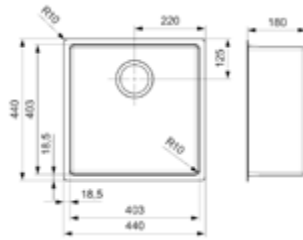

MAXI BOWL

- 22 Litre Capacity
- Suit 400 Carcass or Larger

Description	Code
Regal Maxi Bowl - 540x440mm	1-489-140