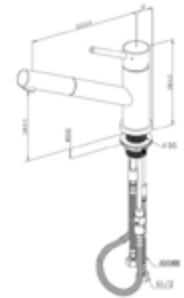

VILLEROY & BOCH

COMO KITCHEN MIXER WITH POA

- Pull out aerator
- 35mm Ceramic Cartridge
- 304 grade stainless steel
- Polished finish

Code

1-489-180

COMO KITCHEN MIXER

- 35mm Ceramic Cartridge
- 304 grade stainless steel
- Polished finish

Code

1-489-181

ARCHITECTURA PIN KITCHEN MIXER

- 35mm Ceramic Cartridge
- Chrome/Brass
- Polished Chrome finish

Code

1-489-182

HANSA

PICO KITCHEN MIXER

- Low Spout design
- German engineered
- 35mm Cartridge
- Variable volume and temperature limiter

Code

1-489-211

POLO NEU KITCHEN MIXER

- Low Spout design
- German engineered
- 35mm Cartridge
- Variable volume and temperature limiter

Code

1-489-213