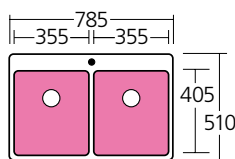

### SONETTO DOUBLE BOWL

**Features:**

- Bowl Size: 2 x 30 Litres
- 304 grade, 18/10 brushed stainless steel (1.2mm thick)
- Fabricated with 25mm radius corners and soundproofing
- 2 x 90mm basket waste included
- Rear waste outlets