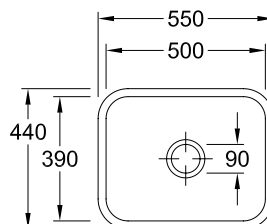

Description	Code
CISTERNA 26, 1/3 BOWL - 260x440mm	1-489-191

Description	Code
CISTERNA 45, 1/2 BOWL - 370x435mm	1-489-189

Description	Code
CISTERNA 50, 445x445mm square bowl	1-489-188

Description	Code
CISTERNA 60C, 550x440mm rectangular bowl	1-489-190