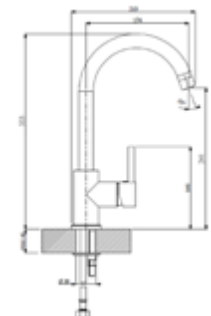

ARCHITECTURA PIN KITCHEN MIXER

- 35mm Ceramic Cartridge
- Chrome/Brass
- Polished Chrome finish