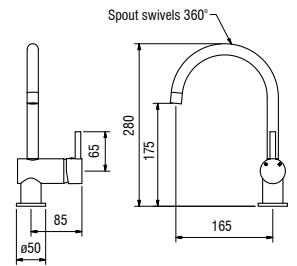

Description	Code
Gooseneck Mixer, Chrome	1-482-807