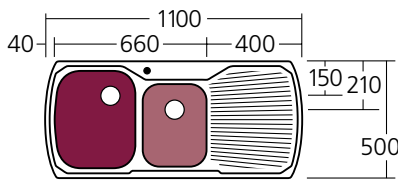

Model	Description	Code
MO711	Stainless Steel 1 & 3/4 Left Hand Bowl, No Tap Hole	1-487-408
MO711	Stainless Steel 1 & 3/4 Left Hand Bowl, 1 Tap Hole	1-487-409
MO712	Stainless Steel 1 & 3/4 Right Hand Bowl, No Tap Hole	1-487-410
MO712	Stainless Steel 1 & 3/4 Right Hand Bowl, 1 Tap Hole	1-487-411