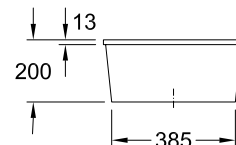

Description	Code
CISTERNA 26, 1/3 BOWL - 260x440mm	1-489-191

Description	Code
CISTERNA 45, 1/2 BOWL - 370x435mm	1-489-189

Description	Code
CISTERNA 50, 445x445mm square bowl	1-489-188

Description	Code
CISTERNA 60C, 550x440mm rectangular bowl	1-489-190