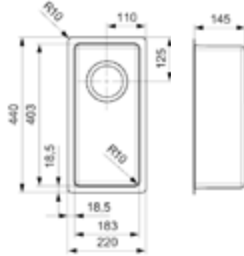

REGAL SINKS

Features:

- Design Overflow
- 304 Stainless Steel Matte Inox Finish
- Round Basket Waste
- Top Mount, Under Mount, Flush Mount Installation

1/2 BOWL

- 10 Litre Capacity
- Suit 300 Carcass or Larger

Description	Code
Regal 1/2 Bowl - 220x440mm	1-489-138