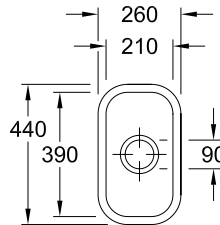

### Features:

- Ideal for Kitchen, Laundry or Bathroom
- Single Bowl: 500 x 400mm, 170mm deep
- Double Bowl: 800 x 500mm, 220mm deep
- Includes Overflow Waste Set

Description	Code
Single Bowl Sink, 500x400mm - 170mm depth	<b>1-489-185</b>
Double Bowl Sink, 800x500mm - 220mm depth	<b>1-489-187</b>

Description	Code
CISTERNA 26, 1/3 BOWL - 260x440mm	1-489-191

Description	Code
CISTERNA 45, 1/2 BOWL - 370x435mm	1-489-189

Description	Code
CISTERNA 50, 445x445mm square bowl	1-489-188

Description	Code
CISTERNA 60C, 550x440mm rectangular bowl	1-489-190