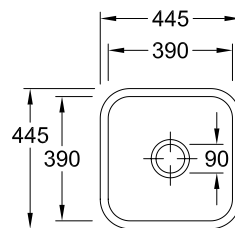

Description	Code
CISTERNA 26, 1/3 BOWL - 260x440mm	1-489-191

Description	Code
CISTERNA 45, 1/2 BOWL - 370x435mm	1-489-189

Description	Code
CISTERNA 50, 445x445mm square bowl	1-489-188

Description	Code
CISTERNA 60C, 550x440mm rectangular bowl	1-489-190