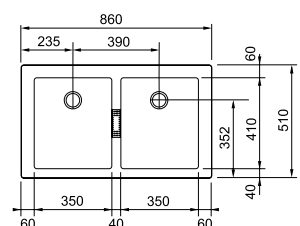

Code
1-489-090