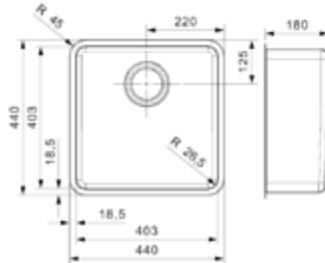

ROYAL SINKS

Features:

- Design Overflow
- Round Basket Waste
- 304 Stainless Steel with Regi Colour
- Top Mount, Under Mount Installation

MAIN BOWL

- 29 Litre Capacity
- Suit 500 Carcass or Larger

Description	Finish	Code
Royal Main Bowl - 440x440mm	Midnight Sky	1-489-130
Royal Main Bowl - 440x440mm	Arctic White	1-489-134