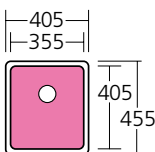

SONETTO SINGLE BOWL

Features:

- Bowl Size: 39 Litres
- 304 grade, 18/10 brushed stainless steel (1.2mm thick)
- Fabricated with 25mm radius corners and soundproofing
- 90mm basket waste included
- Rear waste outlet

Included Accessories:

Model	Description	Code
SN1051	Stainless Steel Large Bowl, 1 Tap Hole	1-487-951

SONETTO DOUBLE BOWL

Features:

- Bowl Size: 2 x 30 Litres
- 304 grade, 18/10 brushed stainless steel (1.2mm thick)
- Fabricated with 25mm radius corners and soundproofing
- 2 x 90mm basket waste included
- Rear waste outlets

Included Accessories:

Model	Description	Code
SN1064	Stainless Steel Double Bowl, 1 Tap Hole	1-487-964

1-487-930

SONETTO SINGLE BOWL UNDERMOUNT

Features:

- 304 grade, 18/10 brushed stainless steel (1.2mm thick)
- Fabricated with 25mm radius corners and soundproofing
- Undermount installation
- 90mm basket waste included
- Rear waste outlet

Included Accessories:

Model	Description	Code
SN1030U	Stainless Steel 3/4 Bowl, No Tap Hole	1-487-930
SN1050U	Stainless Steel Large Bowl, No Tap Hole	1-487-950

SONETTO DOUBLE BOWL UNDERMOUNT

Features:

- Bowl Size: 2 x 30 Litres
- 304 grade, 18/10 brushed stainless steel (1.2mm thick)
- Fabricated with 25mm radius corners and soundproofing
- Undermount installation
- 2 x 90mm basket waste included
- Rear waste outlets

Included Accessories:

Model	Description	Code
SN1063U	Stainless Steel Double Bowl, No Tap Hole	1-487-963