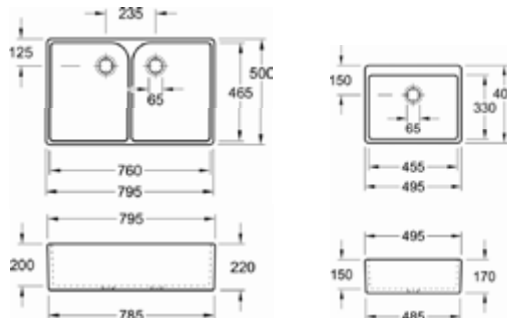

Description	Code
Single Bowl Sink, 500x400mm - 170mm depth	1-489-185
Double Bowl Sink, 800x500mm - 220mm depth	1-489-187