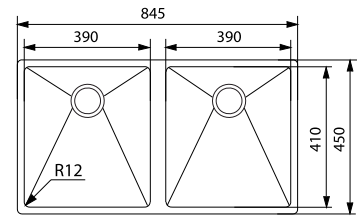

Code
1-489-030