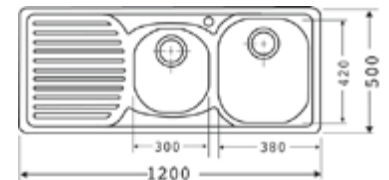

Description	Code
Left hand bowl	1-489-016
Right hand bowl	1-489-014