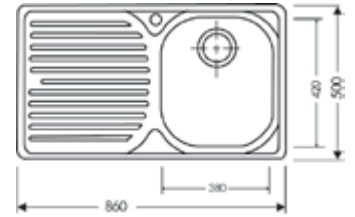

Description	Code
Left hand bowl	1-489-012
Right hand bowl	1-489-010