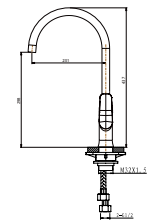

Description	Code
Chrome finish	1-489-176
Matte Black finish	1-489-175