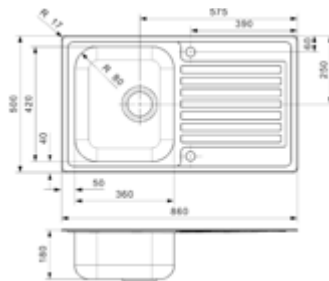

MONARCH SINKS

Features:

- Design Overflow
- Round basket waste
- 304 Stainless Steel Polished Inox Finish or 304 Stainless Steel with Regi Colour
- Top Mount Installation

SINGLE BOWL WITH DRAINER

- 27 Litre Capacity
- Suit 500 Carcass or Larger

Description	Finish	Code
Monarch Single Bowl with drainer RH - 860x500mm	Stainless Steel	1-489-144
Monarch Single Bowl with drainer LH - 860x500mm	Stainless Steel	1-489-145