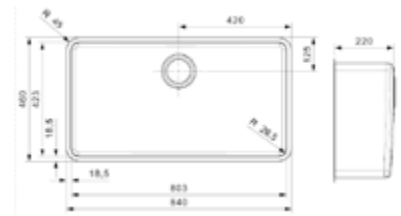

Description	Finish	Code
Monarch Mega Bowl - 840x460mm	Stainless Steel	1-489-152