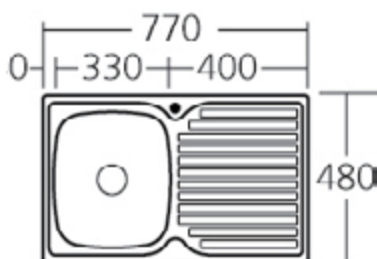

Description	Code
Single LH Bowl, 1 Tap Hole	1-486-460
Single RH Bowl, 1 Tap Hole	1-486-465