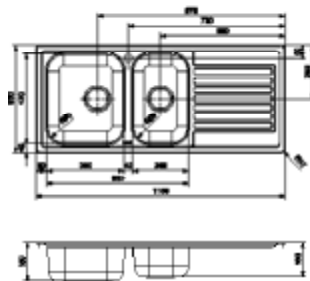

### SINGLE BOWL WITH DRAINER

- 27 Litre Capacity
- Suit 500 Carcass or Larger

Description	Finish	Code
Monarch Single Bowl with drainer RH - 860x500mm	Stainless Steel	<b>1-489-144</b>
Monarch Single Bowl with drainer LH - 860x500mm	Stainless Steel	<b>1-489-145</b>