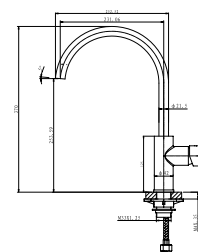

Description	Code
Chrome finish	1-489-177