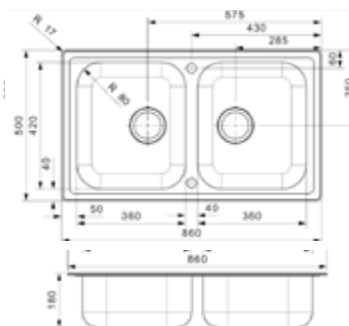

### SINGLE BOWL WITH DRAINER

- 27 Litre Capacity
- Suit 500 Carcass or Larger

Description	Finish	Code
Monarch Single Bowl with drainer RH - 860x500mm	Stainless Steel	<b>1-489-144</b>
Monarch Single Bowl with drainer LH - 860x500mm	Stainless Steel	<b>1-489-145</b>

### 1&3/4 BOWL WITH DRAINER

- Main Bowl: 27 Litre Capacity, 3/4 Bowl: 16 Litre Capacity
- Suit 700 Carcass or Larger

Description	Finish	Code
Monarch 1&3/4 Bowl with drainer RH - 1160x500mm	Stainless Steel	<b>1-489-146</b>
Monarch 1&3/4 Bowl with drainer LH - 1160x500mm	Stainless Steel	<b>1-489-147</b>