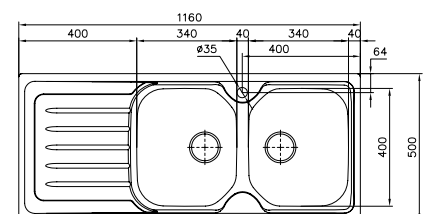

### Features:

- 860W x 500H x 175Dmm
- Single Bowl (23L)
- 1 Tap Hole
- Grade 304, 18/10 Stainless Steel
- 90mm basket waste
- Made in Italy
- 50 Year Warranty

### Features:

- 1000W x 500H x 175Dmm
- 1&1/2 Bowl (1x23L, 1 x 9L)
- 1 Tap Hole
- Grade 304, 18/10 Stainless Steel
- 90mm basket waste
- Made in Italy
- 50 Year Warranty

### Features:

- 1160W x 500H x 175Dmm
- Double Bowl (2 x 23L)
- 1 Tap Hole
- Grade 304, 18/10 Stainless Steel
- 90mm basket waste
- Made in Italy
- 50 Year Warranty