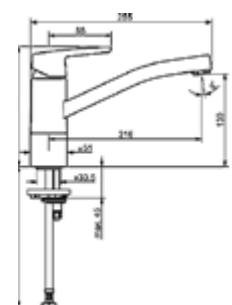

POLO NEU KITCHEN MIXER

- Low Spout design
- German engineered
- 35mm Cartridge
- Variable volume and temperature limiter