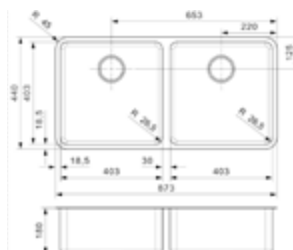

DOUBLE BOWL

- 2 x 29 Litre Capacity
- Suit 900 Carcass or Larger

Description	Finish	Code
Royal Double Bowl - 873x440mm	Midnight Sky	1-489-133
Royal Double Bowl - 873x440mm	Arctic White	1-489-137