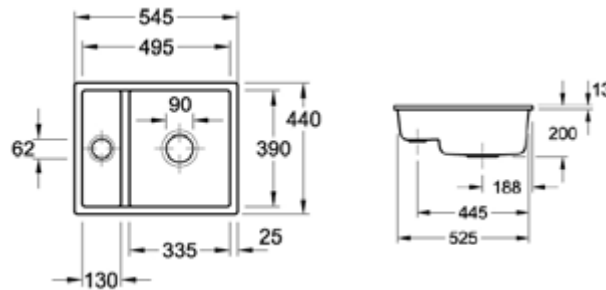

Description	Code
Subway XU, Undermount Sink, 545x440mm Bowl & 1/3 Bowl	1-489-194