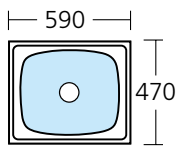

45 Litre Tub Bowl

OLIVERI 45L LAUNDRY TUB

Features:

- 304 grade, 18/10 polished stainless steel (0.8mm thick)
- 90mm basket waste included
- TI45S comes with rinse bypass kit (2 x 34mm bypass holes)

Model	Description	Code
TI45	Stainless Steel 45L Single, No Bypass Kit	1-487-145
TI45S	Stainless Steel 45L Single, With Bypass Kit	1-487-145BP