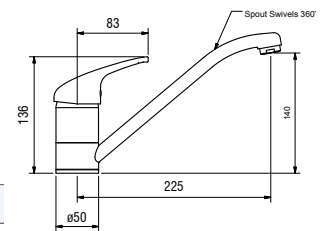

Description	Code
Standard Lever Mixer, Chrome	1-482-811