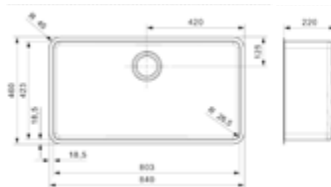

MEGA BOWL

- 74 Litre Capacity
- Suit 900 Carcass or Larger

Description	Finish	Code
Royal Mega Bowl - 840x460mm	Midnight Sky	1-489-132
Royal Mega Bowl - 840x460mm	Arctic White	1-489-136