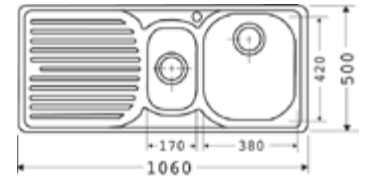

Description	Code
Left hand bowl	1-489-008
Right hand bowl	1-489-006