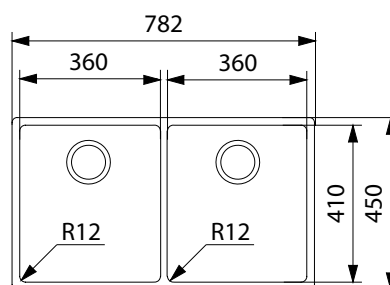

Code
1-489-036