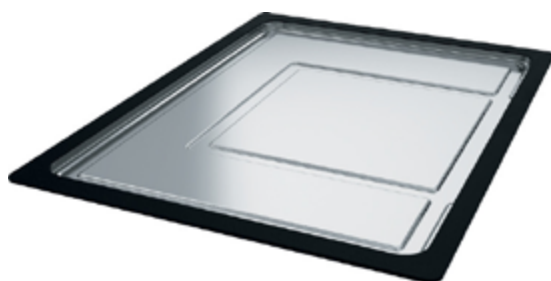

### BOLERO DOUBLE BOWL - BOX220

**Features:**

- Double Bowl (2 x 28L)
- Can be inset, flushmount or undermount
- Grade 304, 18/10 Stainless Steel
- 50 year warranty
- Suits inset, flushmount or undermount applications
- Built-in overflow