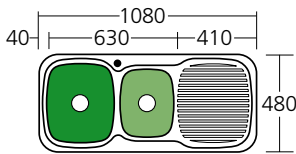

LAKELAND SINGLE BOWL WITH DRAINER

Features:

- Bowl Size: 17 Litres
- 304 grade, 18/10 polished stainless steel (0.8mm thick)
- 90mm basket waste included

Model	Description	Code
LL115	Stainless Steel Single Bowl, No Tap Hole	1-486-115
LL116	Stainless Steel Single Left Hand Bowl, 1 Tap Hole	1-486-120
LL117	Stainless Steel Single Right Hand Bowl, 1 Tap Hole	1-486-125

LAKELAND 1 & 3/4 BOWL WITH DRAINER

Features:

- Main Bowl: 17 Litres, 3/4 Bowl: 12 Litres
- 304 grade, 18/10 polished stainless steel
- 2 x 90mm basket waste included

Model	Description	Code
LL135	Stainless Steel 1 & 3/4 Bowl, No Tap Hole	1-486-130
LL136	Stainless Steel 1 & 3/4 Left Hand Bowl, 1 Tap Hole	1-486-135
LL137	Stainless Steel 1 & 3/4 Right Hand Bowl, 1 Tap Hole	1-486-140