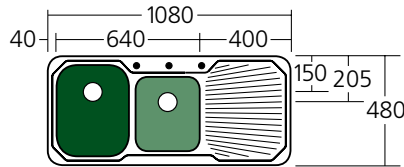

Model	Description	Code
PE311	Stainless Steel 1 & 3/4 Left Hand Bowl, 3 Tap Hole	1-487-309
PE311	Stainless Steel 1 & 3/4 Left Hand Bowl, No Tap Hole	1-487-310
PE311	Stainless Steel 1 & 3/4 Left Hand Bowl, 1 Tap Hole	1-487-311
PE312	Stainless Steel 1 & 3/4 Right Hand Bowl, 1 Tap Hole	1-487-312
PE312	Stainless Steel 1 & 3/4 Right Hand Bowl, No Tap Hole	1-487-314