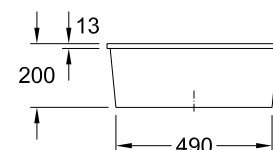

Description	Code
CISTERNA 26, 1/3 BOWL - 260x440mm	1-489-191

Description	Code
CISTERNA 45, 1/2 BOWL - 370x435mm	1-489-189

Description	Code
CISTERNA 50, 445x445mm square bowl	1-489-188

Description	Code
CISTERNA 60C, 550x440mm rectangular bowl	1-489-190