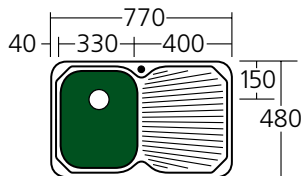

Model	Description	Code
PE321	Stainless Steel Single Left Hand Bowl, No Tap Hole	1-487-320
PE321	Stainless Steel Single Left Hand Bowl, 1 Tap Hole	1-487-321
PE322	Stainless Steel Single Right Hand Bowl, No Tap Hole	1-487-322
PE322	Stainless Steel Single Right Hand Bowl, 1 Tap Hole	1-487-323