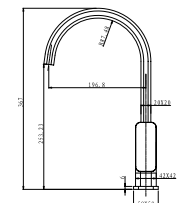

Description	Code
Chrome finish	1-489-171
Matte Black finish	1-489-172