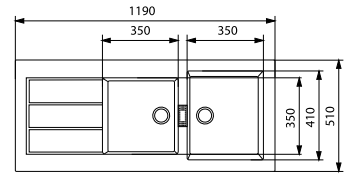

Code
1-489-092