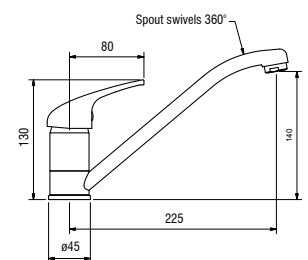

Description	Code
Slimline Lever Mixer, Chrome	1-482-808