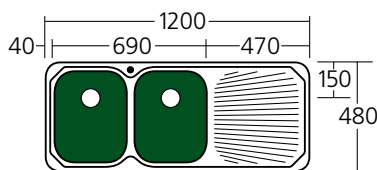

Model	Description	Code
PE371	Stainless Steel Double Left Hand Bowl, No Tap Hole	1-487-370
PE371	Stainless Steel Double Left Hand Bowl, 1 Tap Hole	1-487-371
PE372	Stainless Steel Double Right Hand Bowl, 1 Tap Hole	1-487-372
PE372	Stainless Steel Double Right Hand Bowl, No Tap Hole	1-487-373