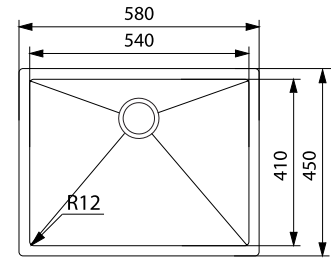

Code
1-489-032