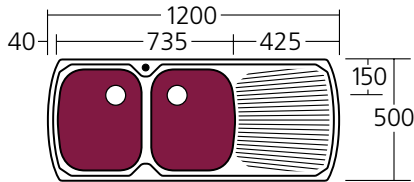

Model	Description	Code
MO771	Stainless Steel Double Left Hand Bowl, No Tap Hole	1-487-416
MO771	Stainless Steel Double Left Hand Bowl, 1 Tap Hole	1-487-417
MO772	Stainless Steel Double Right Hand Bowl, No Tap Hole	1-487-418
MO772	Stainless Steel Double Right Hand Bowl, 1 Tap Hole	1-487-419