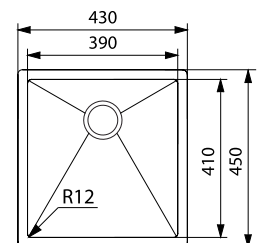

Code
1-489-034