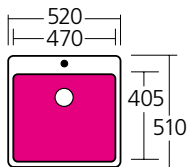

## EXTENSION DRAINER

- 326mm x 440mm
- Stainless Steel & Black PP Soft

Model	Code
DT360	1-489-040

Oliveri