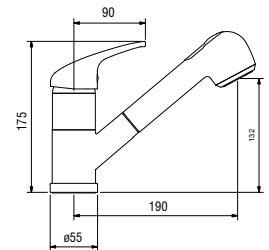

Description	Code
Spray Lever Mixer, Chrome	1-482-800