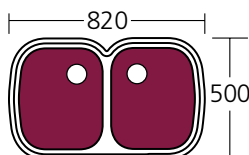

Model	Description	Code
MO70U	Stainless Steel Double Bowl, No Tap Hole	1-487-420