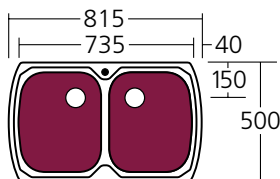

Model	Description	Code
MO763	Stainless Steel Double Bowl, No Tap Hole	1-487-414
MO763	Stainless Steel Double Bowl, 1 Tap Hole	1-487-415