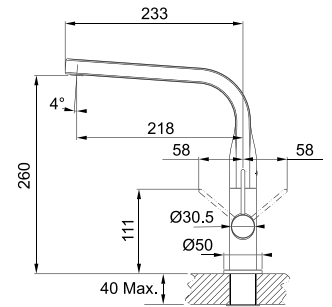

Model	Code
TA6300	1-489-046