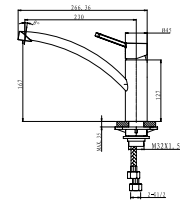

Description	Code
Chrome finish	1-489-174