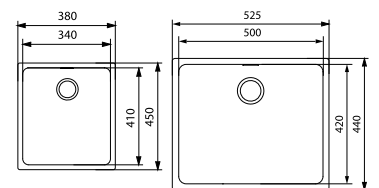

Description	Code
SID110-34	1-489-098
SID110-50	1-489-099