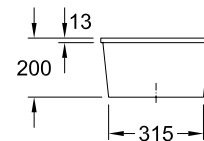

Description	Code
CISTERNA 26, 1/3 BOWL - 260x440mm	1-489-191

Description	Code
CISTERNA 45, 1/2 BOWL - 370x435mm	1-489-189

Description	Code
CISTERNA 50, 445x445mm square bowl	1-489-188

Description	Code
CISTERNA 60C, 550x440mm rectangular bowl	1-489-190