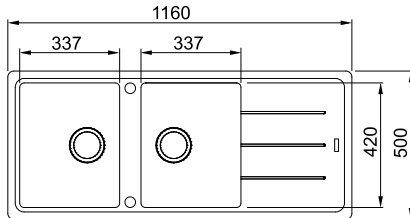

### BASIS DOUBLE FRAGRANITE BOWL - ONYX

**Features:**

- Stylish European design
- Bowl Size: 337x420x200mm/28L (x2)
- Made from Franke Granite - Fraganite
- Remote operated waste - basket waste included
- Tap, remote waste and soap dispenser holes are part pre-drilled in Fraganite sinks from underside for knocking out as required