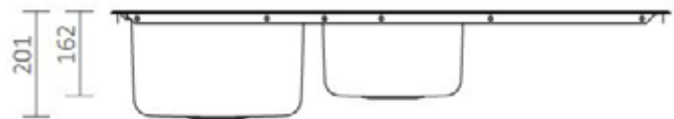

1 & 3/4 BOWL WITH DRAINER

Features:

- Made from 18/10 304 grade stainless steel
- 0.8mm thick with a polished finish and a rolled edge
- Radiused 1 & 3/4 bowl with drainer - Available as LEFT or RIGHT hand
- Dimensions: 1080mm x 480mm x 201mm deep
- Bowl Capacity: 1 x 21 litre, 1 x 12 litre
- 10 year warranty (body), 2 year warranty (wastes & clips)

Description	Code
1 & 3/4 Left Hand Bowl, 1 Tap Hole	1-486-450
1 & 3/4 Right Hand Bowl, 1 Tap Hole	1-486-455

SINGLE BOWL WITH DRAINER

Features:

- Dimensions: 780mm x 480mm x 201mm deep
- Made from 18/10 304 grade stainless steel
- 0.8mm thick with a polished finish and a rolled edge
- Radiused Single bowl with drainer - available as LEFT or RIGHT hand
- Bowl Capacity: 1 x 21 litre
- 10 year warranty (body), 2 year warranty (wastes & clips)