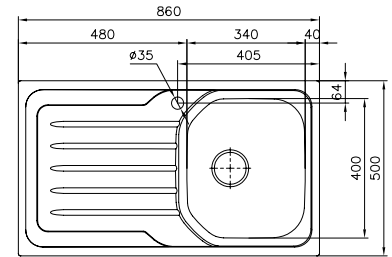

ONDALINE SINGLE BOWL AND DRAINER

Features:

- 860W x 500H x 175Dmm
- Single Bowl (23L)
- 1 Tap Hole
- Grade 304, 18/10 Stainless Steel
- 90mm basket waste
- Made in Italy
- 50 Year Warranty

Cabinet Base Required:

Description	Code
Left Hand Bowl	1-489-060
Right Hand Bowl	1-489-062

ONDALINE 1 & 1/2 BOWL AND DRAINER

Features:

- 1000W x 500H x 175Dmm
- 1&1/2 Bowl (1x23L, 1 x 9L)
- 1 Tap Hole
- Grade 304, 18/10 Stainless Steel
- 90mm basket waste
- Made in Italy
- 50 Year Warranty

Cabinet Base Required:

Description	Code
Left Hand Bowl	1-489-070
Right Hand Bowl	1-489-072

ONDALINE DOUBLE BOWL AND DRAINER

Features:

- 1160W x 500H x 175Dmm
- Double Bowl (2 x 23L)
- 1 Tap Hole
- Grade 304, 18/10 Stainless Steel
- 90mm basket waste
- Made in Italy
- 50 Year Warranty

Cabinet Base Required:

Description	Code
Left Hand Bowl	1-489-080
Right Hand Bowl	1-489-082