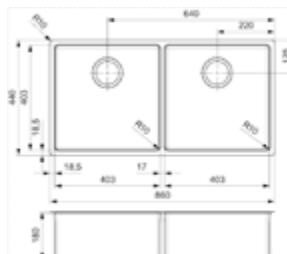

### MAXI BOWL

- 22 Litre Capacity
- Suit 400 Carcass or Larger

Description	Code
Regal Maxi Bowl - 540x440mm	<b>1-489-140</b>

### MAIN & 3/4 BOWL

- 29 & 22 Litre Bowl Capacity
- Suit 800 Carcass or Larger

Description	Code
Regal Main & 3/4 RH Bowl - 773x440mm	<b>1-489-141</b>
Regal Main & 3/4 LH Bowl - 773x440mm	<b>1-489-142</b>