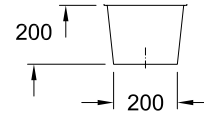

Description	Code
CISTERNA 26, 1/3 BOWL - 260x440mm	1-489-191

Description	Code
CISTERNA 45, 1/2 BOWL - 370x435mm	1-489-189

Description	Code
CISTERNA 50, 445x445mm square bowl	1-489-188

Description	Code
CISTERNA 60C, 550x440mm rectangular bowl	1-489-190