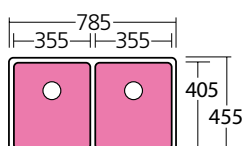

SONETTO DOUBLE BOWL UNDERMOUNT

Features:

- Bowl Size: 2 x 30 Litres
- 304 grade, 18/10 brushed stainless steel (1.2mm thick)
- Fabricated with 25mm radius corners and soundproofing
- Undermount installation
- 2 x 90mm basket waste included
- Rear waste outlets