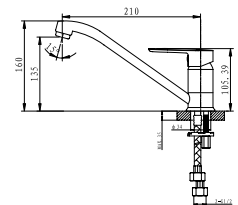

Description	Code
Chrome finish	1-489-173