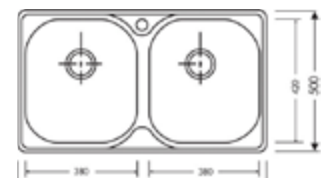

Description	Code
Double Bowl w/ Drainer	1-489-002