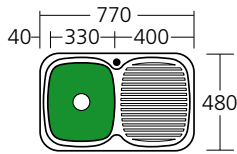

LAKELAND SINGLE BOWL WITH DRAINER

Features:

- Bowl Size: 17 Litres
- 304 grade, 18/10 polished stainless steel (0.8mm thick)
- 90mm basket waste included

Model	Description	Code
LL115	Stainless Steel Single Bowl, No Tap Hole	1-486-115
LL116	Stainless Steel Single Left Hand Bowl, 1 Tap Hole	1-486-120
LL117	Stainless Steel Single Right Hand Bowl, 1 Tap Hole	1-486-125

LAKELAND 1 & 3/4 BOWL WITH DRAINER

Features:

- Main Bowl: 17 Litres, 3/4 Bowl: 12 Litres
- 304 grade, 18/10 polished stainless steel
- 2 x 90mm basket waste included

Model	Description	Code
LL135	Stainless Steel 1 & 3/4 Bowl, No Tap Hole	1-486-130
LL136	Stainless Steel 1 & 3/4 Left Hand Bowl, 1 Tap Hole	1-486-135
LL137	Stainless Steel 1 & 3/4 Right Hand Bowl, 1 Tap Hole	1-486-140

OLIVERI 45L LAUNDRY TUB

Features:

- 304 grade, 18/10 polished stainless steel (0.8mm thick)
- 90mm basket waste included
- TI45S comes with rinse bypass kit (2 x 34mm bypass holes)

Model	Description	Code
TI45	Stainless Steel 45L Single, No Bypass Kit	1-487-145
TI45S	Stainless Steel 45L Single, With Bypass Kit	1-487-145BP

OLIVERI 70L LAUNDRY TUB WITH BYPASS KIT

Features:

- 304 grade, 18/10 polished stainless steel (0.8mm thick)
- 90mm basket waste included
- 2 x 34mm bypass holes

Model	Description	Code
TI70S	Stainless Steel 70L Single, With Bypass Kit	1-487-147