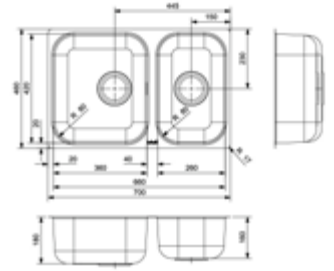

### 1&3/4 BOWL WITH DRAINER

- Main Bowl: 27 Litre Capacity, 3/4 Bowl: 16 Litre Capacity
- Suit 700 Carcass or Larger

Description	Finish	Code
Monarch 1&3/4 Bowl with drainer RH - 1160x500mm	Stainless Steel	<b>1-489-146</b>
Monarch 1&3/4 Bowl with drainer LH - 1160x500mm	Stainless Steel	<b>1-489-147</b>

### DOUBLE BOWL WITH DRAINER

- 2 x 27 Litre Capacity
- Suit 800 Carcass or Larger

Description	Finish	Code
Monarch Double Bowl - 860x500mm, 1 Tap Hole	Stainless Steel	<b>1-489-150</b>
Monarch Double Bowl - 860x500mm, 1 Tap Hole	Midnight Sky	<b>1-489-153</b>
Monarch Double Bowl - 860x500mm, 1 Tap Hole	Arctic White	<b>1-489-158</b>
Monarch Double Bowl - 860x500mm, No Tap Hole	Midnight Sky	<b>1-489-154</b>
Monarch Double Bowl - 860x500mm, No Tap Hole	Arctic White	<b>1-489-157</b>

## MAIN 3/4 BOWL

- Main Bowl: 27 Litre Capacity, 3/4 Bowl: 16 Litre Capacity
- Suit 700 Carcass or Larger

Description	Finish	Code
Monarch Main 3/4 Bowl - 700x460mm	Stainless Steel	<b>1-489-151</b>
Monarch Main 3/4 Bowl - 700x460mm	Midnight Sky	<b>1-489-155</b>
Monarch Main 3/4 Bowl - 700x460mm	Arctic White	<b>1-489-159</b>