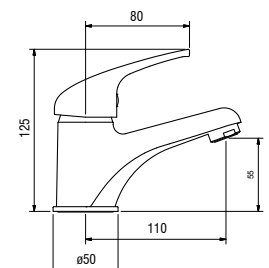

Description	Code
Lever Mixer, Chrome	1-482-806