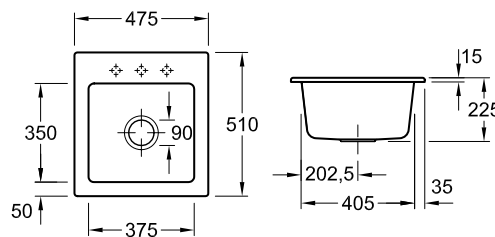

Description	Code
Subway XS, Inset Sink with 1 tap hole, 475x510mm	1-489-195