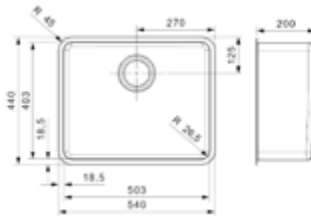

MAXI BOWL

- 36 Litre Capacity
- Suit 600 Carcass or Larger

Description	Finish	Code
Royal Maxi Bowl - 540x440mm	Midnight Sky	1-489-131
Royal Maxi Bowl - 540x440mm	Arctic White	1-489-135