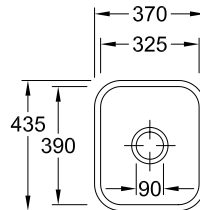

Description	Code
CISTERNA 26, 1/3 BOWL - 260x440mm	1-489-191

Description	Code
CISTERNA 45, 1/2 BOWL - 370x435mm	1-489-189

Description	Code
CISTERNA 50, 445x445mm square bowl	1-489-188

Description	Code
CISTERNA 60C, 550x440mm rectangular bowl	1-489-190