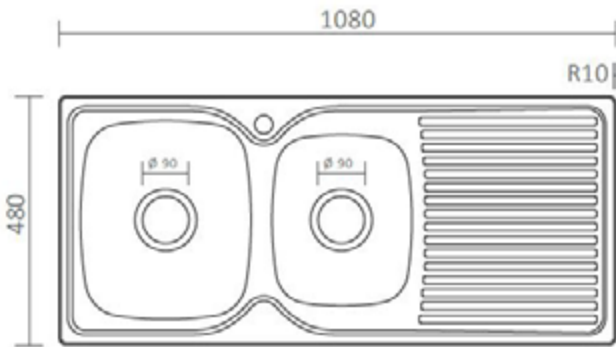

## 1 & 3/4 BOWL WITH DRAINER

**Features:**

- Made from 18/10 304 grade stainless steel
- 0.8mm thick with a polished finish and a rolled edge
- Radiused 1 & 3/4 bowl with drainer - Available as LEFT or RIGHT hand
- Dimensions: 1080mm x 480mm x 201mm deep
- Bowl Capacity: 1 x 21 litre, 1 x 12 litre
- 10 year warranty (body), 2 year warranty (wastes & clips)