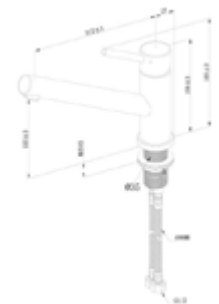

VILLEROY & BOCH

COMO KITCHEN MIXER WITH POA

- Pull out aerator
- 35mm Ceramic Cartridge
- 304 grade stainless steel
- Polished finish

Code

1-489-180

COMO KITCHEN MIXER

- 35mm Ceramic Cartridge
- 304 grade stainless steel
- Polished finish

Code

1-489-181

ARCHITECTURA PIN KITCHEN MIXER

- 35mm Ceramic Cartridge
- Chrome/Brass
- Polished Chrome finish

Code

1-489-182

HANSA

PICO KITCHEN MIXER

- Low Spout design
- German engineered
- 35mm Cartridge
- Variable volume and temperature limiter

Code

1-489-211

POLO NEU KITCHEN MIXER

- Low Spout design
- German engineered
- 35mm Cartridge
- Variable volume and temperature limiter

Code

1-489-213