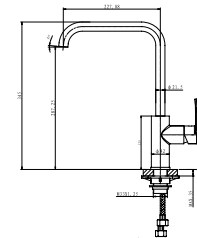

Description	Code
Chrome finish	1-489-178
Matte Black finish with POA	1-489-170