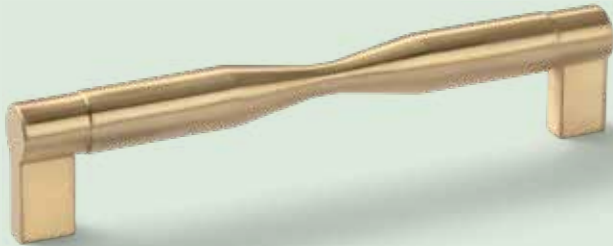

How do you deal with that? Contrasts want us to play with them. We invite you to do exactly that. With the style worlds by Häfele.

— H1910

— matt champagne coloured

— polished brass plated

— matt black

— antique brass plated

— H1925

HÄFELE

— brushed brass plated

— matt black

— antique brass plated

— **Pizzazz
and curves
reinterpret the
wonderful era
of Art Deco.**

— H1930

— matt black

— brushed bronze

— antique brass plated

— **A confident statement that lends your furniture a radiance of a bygone era.**

— H1935

HÄFELE

— matt black rough

— black

— grey