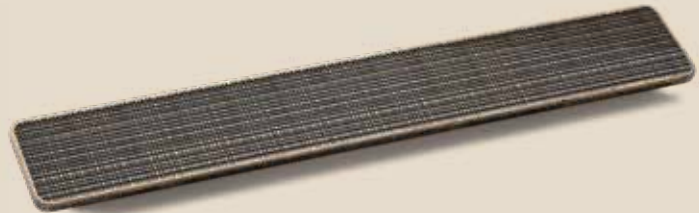

— antique brass plated