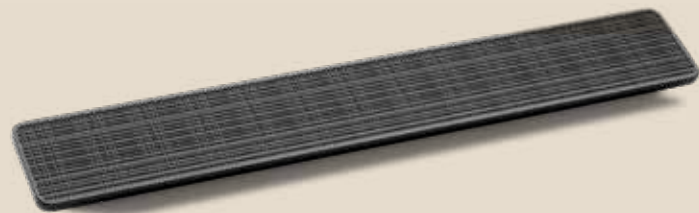

How do you deal with that? Contrasts want us to play with them. We invite you to do exactly that. With the style worlds by Häfele.

— H1910

— matt champagne coloured

— polished brass plated

— matt black

— antique brass plated

— H1925

HÄFELE

— brushed brass plated

— matt black

— antique brass plated

— **Pizzazz
and curves
reinterpret the
wonderful era
of Art Deco.**

— H1930

— matt black

— brushed bronze

— antique brass plated

— **A confident statement that lends your furniture a radiance of a bygone era.**

— H1935

HÄFELE

— matt black rough

— black

— grey