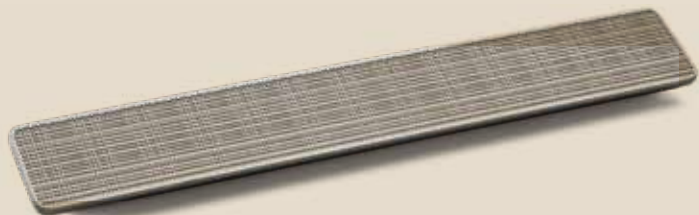

— H1910

— matt champagne coloured