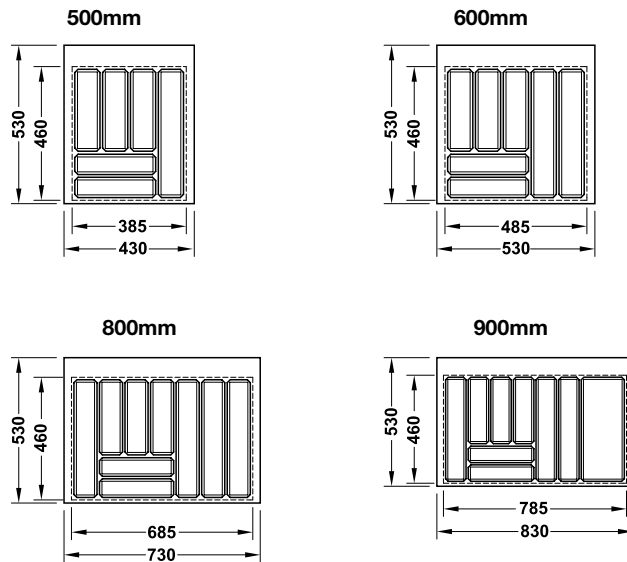

900mm

1000mm

CONNECT

The flexible drawer insert option.

ninka[®]

COLOURS

Light grey

Dark grey

TRAY CONFIGURATIONS

GRIP

The non-slip insert.

HÄFELE

COLOURS

Anthracite

TRAY CONFIGURATIONS

TAVINEA SORTO

Simple yet elegant
organisation for your
drawers.

G*GRASS®

COLOURS

Silver

Stone

TRAY CONFIGURATIONS

450mm

900mm