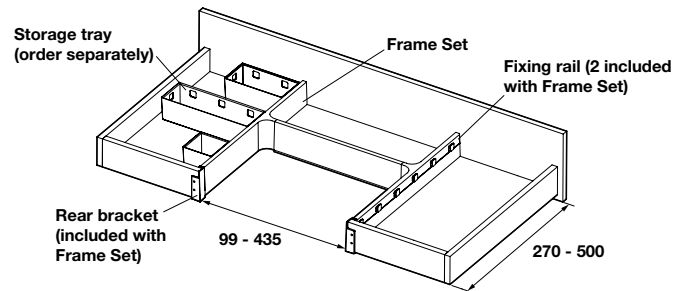

White

Silver

Anthracite

BANIO

Organisation for your
bathroom drawers.

MODULES

TRAY CONFIGURATIONS

NON-SLIP MATS