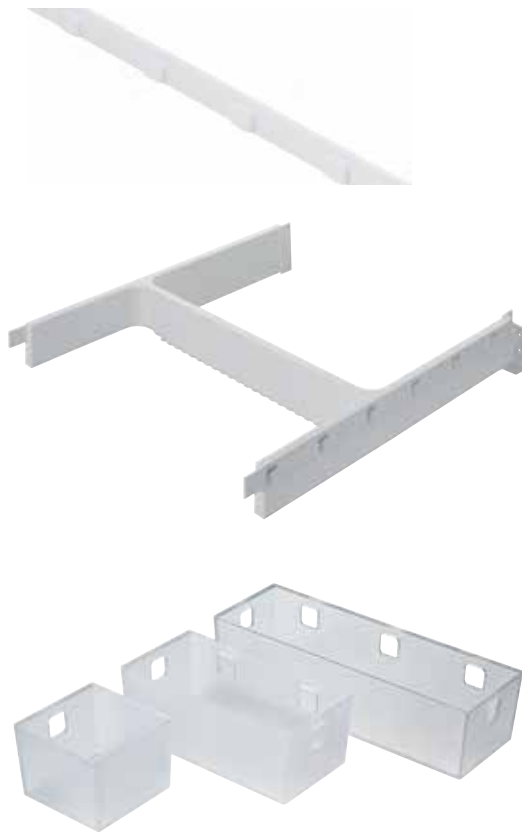

White

Silver

Anthracite

BANIO

Organisation for your
bathroom drawers.

MODULES

TRAY CONFIGURATIONS

NON-SLIP MATS