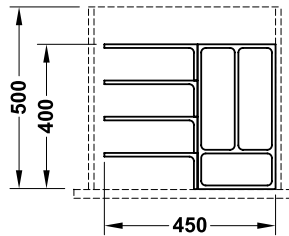

TRAY CONFIGURATIONS