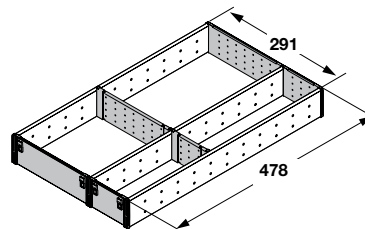

600mm

1200mm

SAUBER

Functional and modern.

HÄFELE

COLOURS

TRAY CONFIGURATIONS

CLASSICO