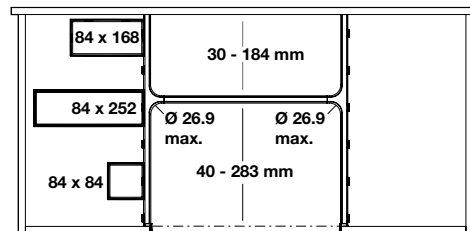

TRAY CONFIGURATIONS