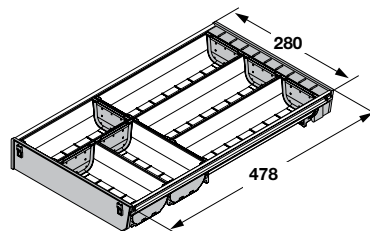

600mm

1200mm

SAUBER

Functional and modern.

HÄFELE

COLOURS

TRAY CONFIGURATIONS

CLASSICO