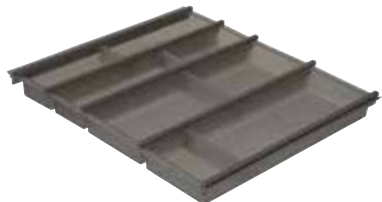

Black

TRAY CONFIGURATIONS

400mm

450mm

500mm

600mm

700mm

800mm

900mm

1000mm

CONNECT

The flexible drawer insert option.

ninka[®]

COLOURS

Light grey

Dark grey