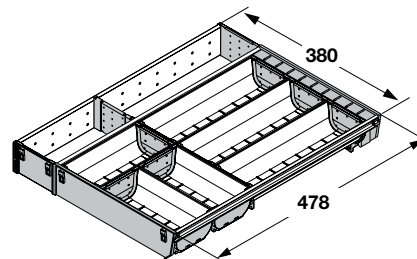

600mm

1200mm

SAUBER

Functional and modern.

HÄFELE

COLOURS

TRAY CONFIGURATIONS

CLASSICO