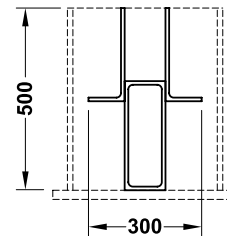

TRAY CONFIGURATIONS