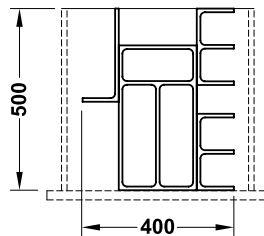

TRAY CONFIGURATIONS