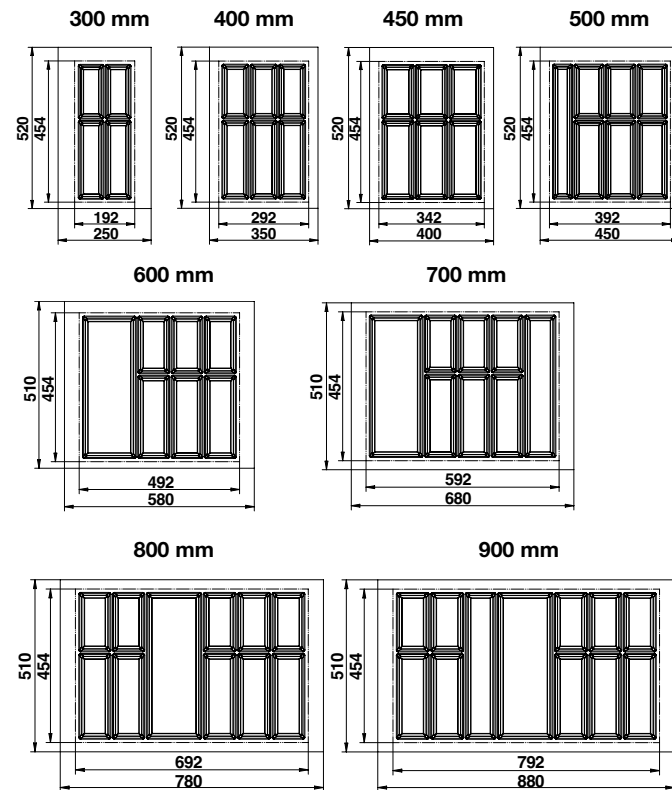

Options aplenty with four finishes, two depths and eight widths. All of which can be cut to suit your requirements.

HÄFELE

COLOURS

White

Silver

Anthracite

TRAY CONFIGURATIONS

SALSA PRO