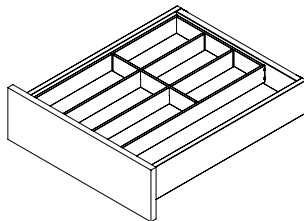

Simple yet elegant
organisation for your
drawers.

G*GRASS®

COLOURS

Silver

Stone

TRAY CONFIGURATIONS

450mm

900mm

600mm

1200mm

SAUBER

Functional and modern.

HÄFELE

COLOURS

TRAY CONFIGURATIONS

CLASSICO