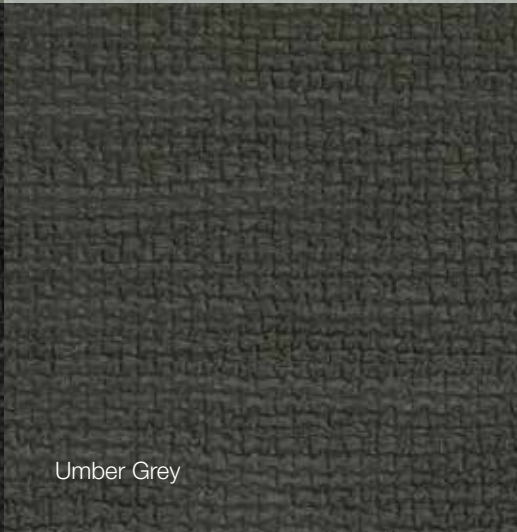

No more unnecessary movement
or noise from within your drawers.

Anthracite

Silver

White

Black

Umber Grey

Silver Grey

HÄFELE