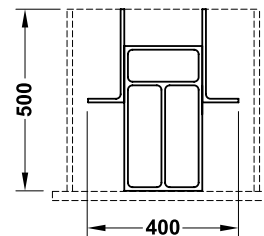

TRAY CONFIGURATIONS