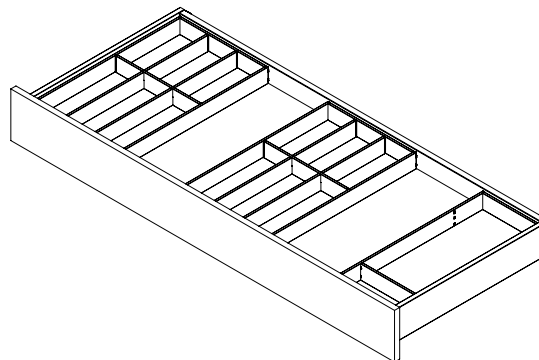

Simple yet elegant
organisation for your
drawers.

G*GRASS®

COLOURS

Silver

Stone

TRAY CONFIGURATIONS

450mm

900mm

600mm

1200mm

SAUBER

Functional and modern.

HÄFELE

COLOURS

TRAY CONFIGURATIONS

CLASSICO