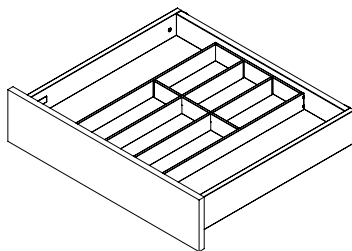

Simple yet elegant
organisation for your
drawers.

G*GRASS®

COLOURS

Silver

Stone

TRAY CONFIGURATIONS

450mm

900mm

600mm

1200mm

SAUBER

Functional and modern.

HÄFELE

COLOURS

TRAY CONFIGURATIONS

CLASSICO