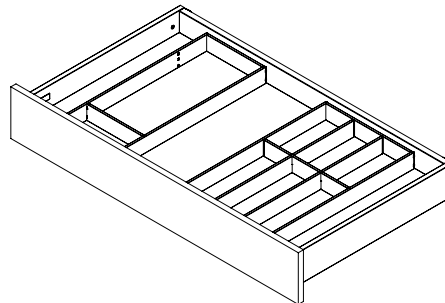

Simple yet elegant
organisation for your
drawers.

G*GRASS®

COLOURS

Silver

Stone

TRAY CONFIGURATIONS

450mm

900mm

600mm

1200mm

SAUBER

Functional and modern.

HÄFELE

COLOURS

TRAY CONFIGURATIONS

CLASSICO